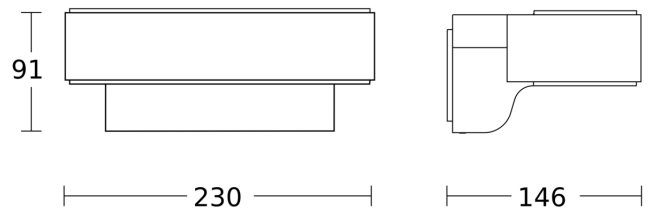

Technical specifications

| | |
|---|---|
| Dimensions (L x W x H) | 146 x 230 x 91 mm |
| With lamp | Yes, STEINEL LED system |
| Manufacturer's Warranty | 3 years |
| Settings via | App, Bluetooth |
| With remote control | No |
| Version | Anthracite |
| PU1, EAN | 4007841079307 |
| Application, place | Outdoors |
| Application, room | garden, front door, courtyard & driveway, all round the building, terrace / balcony |
| Colour | Anthracite |
| includes sheet of self-adhesive numbers | No |
| Installation site | wall |
| Impact resistance | IK03 |
| IP-rating | IP44 |
| Protection class | II |

| | |
|-------------------------------|-----------------------------------|
| Mains power supply | 220 – 240 V / 50 – 60 Hz |
| Output | 9,8 W |
| Mounting height max. | 2,50 m |
| Transmitter power | < 1 mW |
| Luminous flux total product | 679 lm |
| Measured luminous flux (360°) | 679 lm |
| Total product efficiency | 69 lm/W |
| Colour temperature | 3000 K |
| Lamp | LED cannot be replaced |
| Service life LED L70B50 (25°) | > 60000 h |
| Base | without |
| LED cooling system | Active and Passive Thermo Control |
| Soft light start | Yes |
| Interconnection | Yes |
| Interconnection via | Bluetooth |
| Colour Rendering Index CRI | = 82 |

<https://www.steinel.de>

Subject to technical modifications

04.2024 Page 1 from 2

Outdoor light without sensor

L 810 C

Anthracite
EAN 4007841 079307
Article number 079307

Technical specifications

| | |
|---------------------|---------------|
| Ambient temperature | -20 – 40 °C |
| Housing material | Aluminium |
| Cover material | Plastic, opal |

Optimum mounting height 2 m

Detection Zone

Possible mounting height: 1,80 m – 2,50 m
Orange: radial and tangential

Dimension Drawing

Circuit diagram Bluetooth