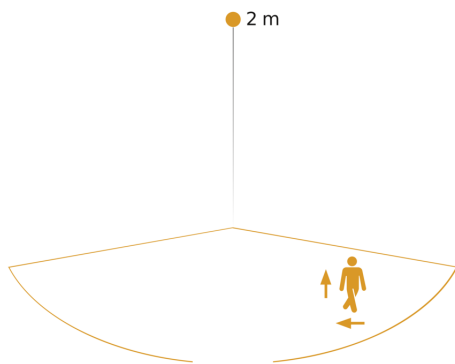

| | |
|-------------------------------|-----------------------------------|
| Mains power supply | 220 – 240 V / 50 – 60 Hz |
| Output | 9,8 W |
| Mounting height max. | 2,50 m |
| Transmitter power | < 1 mW |
| Luminous flux total product | 679 lm |
| Measured luminous flux (360°) | 679 lm |
| Total product efficiency | 69 lm/W |
| Colour temperature | 3000 K |
| Lamp | LED cannot be replaced |
| Service life LED L70B50 (25°) | > 60000 h |
| Base | without |
| LED cooling system | Active and Passive Thermo Control |
| Soft light start | Yes |
| Interconnection | Yes |
| Interconnection via | Bluetooth |
| Colour Rendering Index CRI | = 82 |

Optimum mounting height 2 m

Detection Zone

Possible mounting height: 1,80 m – 2,50 m
Orange: radial and tangential

Dimension Drawing

Circuit diagram Bluetooth