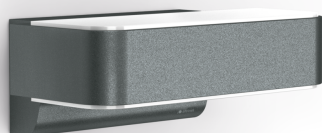

Outdoor light without sensor

L 810 C

Anthracite
EAN 4007841 079307
Article number 079307

Up-/Downlight

LED

30 Jahre (Ø 4,5 Std / Tag)

3000 K

3000K warmweiß

Elegant and clear. The L 810 C up/downlight without sensor is an exceptionally elegant LED outdoor light. It is a marriage between sophisticated product design and durable material quality (aluminium). Warm white light (3,000 K) with 679 lm at just 9,8 W ensures an inviting lighting mood. It can be interconnected with the sensor version in a flash via Bluetooth, or alternatively can be used as an elegant stand-alone solution.

Technical specifications

| | |
|---|---|
| Dimensions (L x W x H) | 146 x 230 x 91 mm |
| With lamp | Yes, STEINEL LED system |
| Manufacturer's Warranty | 3 years |
| Settings via | App, Bluetooth |
| With remote control | No |
| Version | Anthracite |
| PU1, EAN | 4007841079307 |
| Application, place | Outdoors |
| Application, room | garden, front door, courtyard & driveway, all round the building, terrace / balcony |
| Colour | Anthracite |
| includes sheet of self-adhesive numbers | No |
| Installation site | wall |
| Impact resistance | IK03 |
| IP-rating | IP44 |
| Protection class | II |